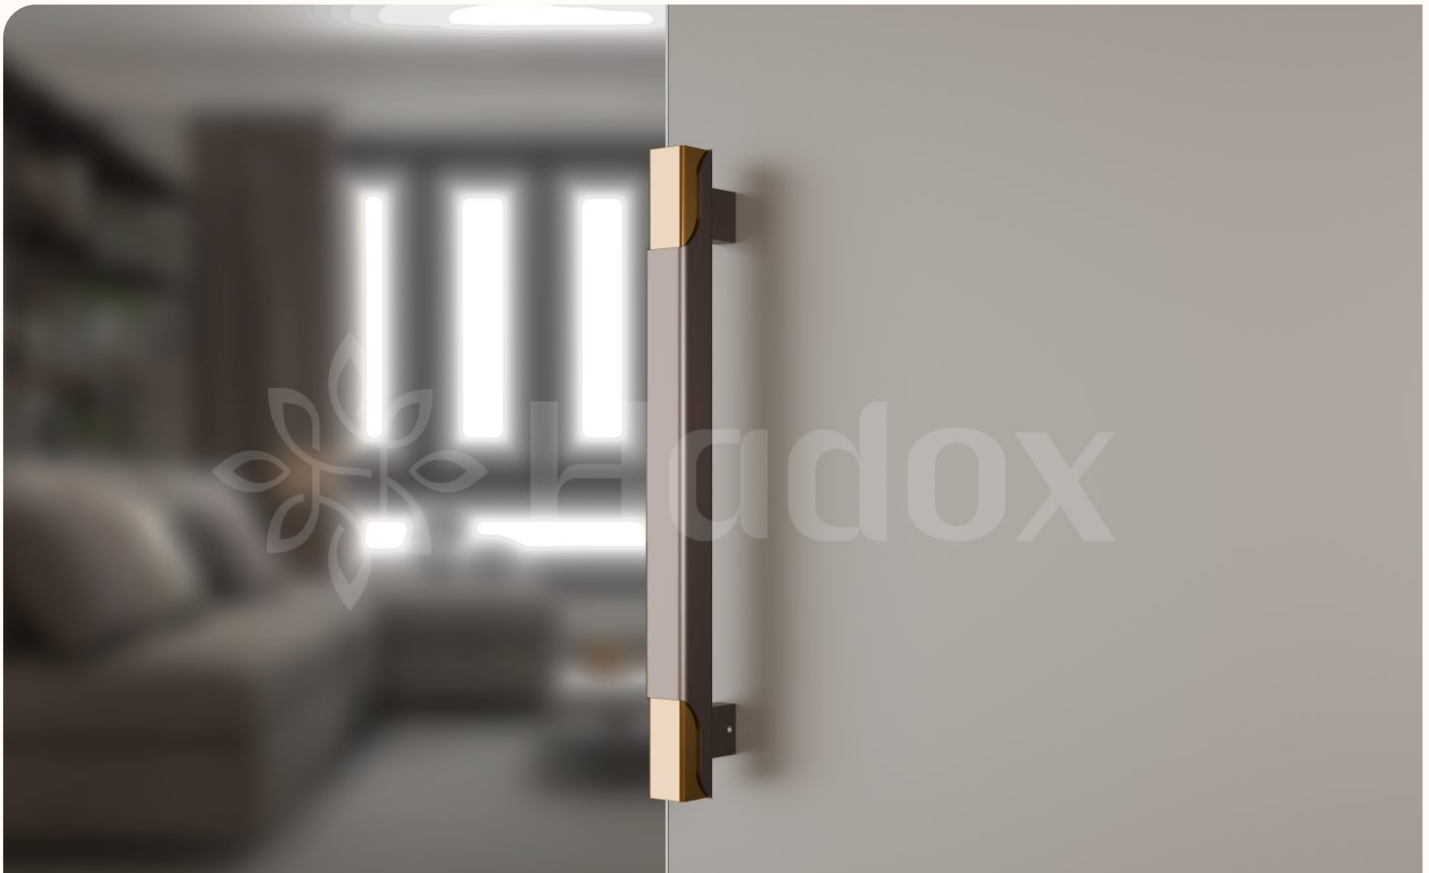

Main Door Handle

H-403

Material : Aluminium

Available Finish

■ Satin RG
+ PVD RG

■ Black
+ PVD Gold