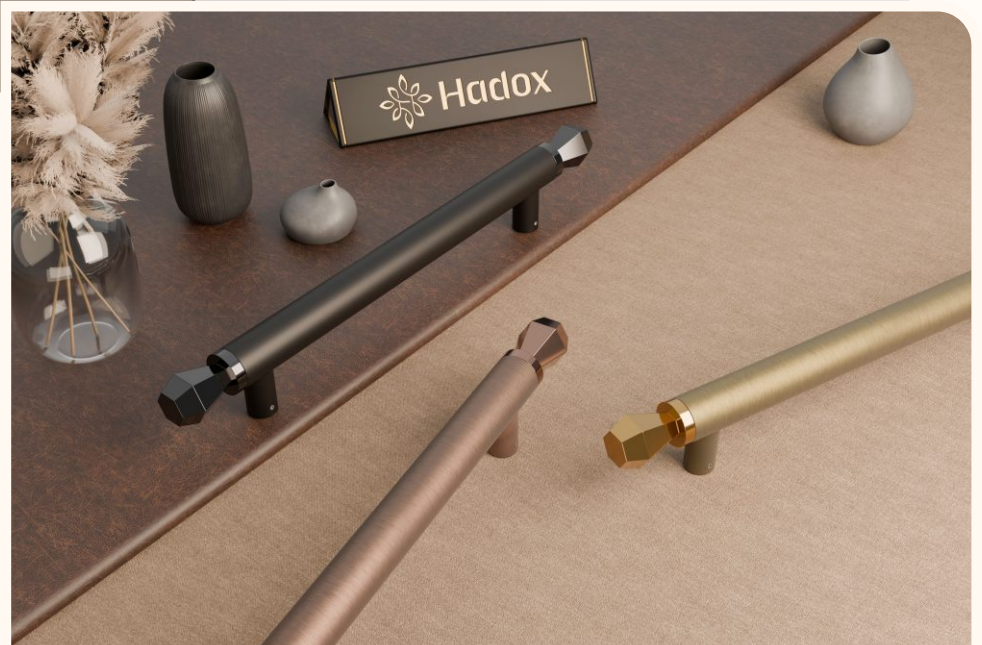

Size	300mm	450mm	600mm
Rate	2576	2850	3090